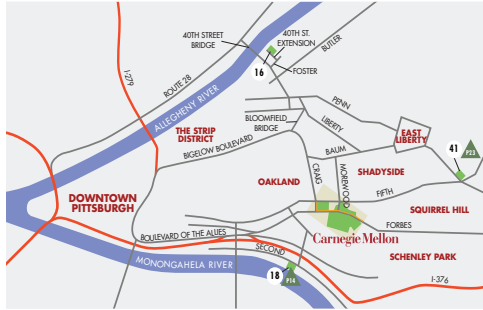

ACADEMIC/ADMINISTRATIVE

RESIDENTIAL

- 42 Boss House
- 43 Doherty Apartments
- 44 Donner House
- 45 Fairfax Apartments
- 46 Fraternity/Sorority Quadrangle
- 47 Hamerschlag House
- 48 Henderson House
- 49 Margaret Morrison Apartments/Plaza
- 50 Margaret Morrison Fraternity/Sorority Houses
- 51 McGill House
- 52 Morewood Gardens (Housing Offices)
- 53 Mudge House
- 54 Neville Apartments
- 55 Resnik House
- 56 Roselawn Houses
- 57 Scobell House
- 58 Shady Oak Apartments
- 59 Shirley Apartments
- 60 Spirit House
- 61 Stever House
- 62 The Residence on Fifth
- 63 Webster Hall
- 64 Welch House
- 65 West Wing
- 66 Woodlawn Apartments
- 67 99 Gladstone
- 68 1094 Devon

PARKING

1. P1 Alumni House***
   - P2 Bramer House***
   - P3 Children's School
   - P4 Clyde Street Lot
   - P5 Dithridge Street Garage**
   - P6 Doherty Apartments***
   - P7 East Campus Garage**|***
   - P8 Fine Arts
   - P9 Donner
   - P10 Gates Garage**|****
   - P11 GATF
   - P12 Greek Quad
   - P13 Hamburg Hall***
   - P14 Henry Street
   - P15 Morewood***|****
   - P16 Pittsburgh Technology Center*
   - P17 Porter-Hamerschlag-Wean
   - P18 RMCIC Garage**|****
   - P19 Warner
   - P20 West Campus
   - P21 Whitfield Hall
   - P22 Zebina Way**
   - P23 4700 Fifth Avenue
   - P24 6555 Penn*
   - P25 300 South Craig
2. Off campus, see inset
   ** Open to visitors 9 a.m.-5 p.m. Monday - Friday
   *** Open to visitors after 5 p.m. and weekends
   **** Parking meters. Additional on-street parking available on city streets. Primary circulation routes and access parking areas are shown.

- Academic/Administrative Buildings
- Residential Buildings
- Parking
- Information Desk
- Accessible Parking
- Bus Stop
- Walkways
- University Police
- Dining
- Health Services

Revised April 2014

Campus Map